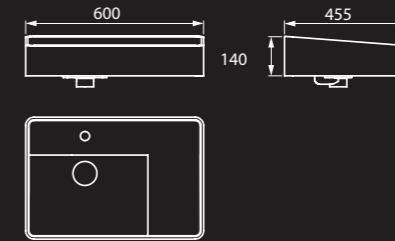

Wash Basin Over Counter

Single Lever Basin Mixer

Single Lever Basin Mixer (Tall)

Rain Shower 1 Flow

Wall Mounted Basin Mixer

Concealed Single Lever Divertor

Concealed Thermostatic Divertor Set

Hand Shower Set