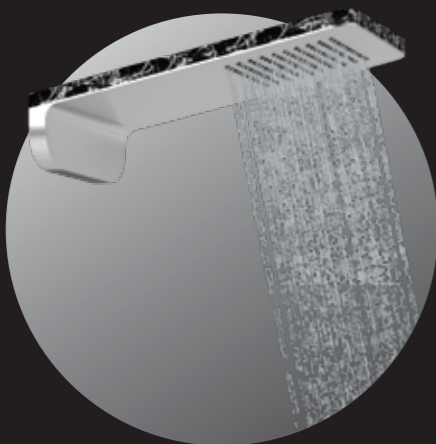

Single Lever Basin Mixer
Cat Code: A8910005MB

Single Lever Basin Mixer (Tall)
Cat Code: A8910010MB

EWC Wall Mounted
Cat Code: A8810120MB

Wall Mounted Basin Mixer
Cat Code: A8910015MB

Concealed Single Lever Divertor
Cat Code: A8910055MB

Concealed Thermostatic Divertor Set
Cat Code: A8997403MB

Rain Shower 1 Flow
Cat Code: A8997103MB

Hand Shower Set
Cat Code: A8997301MB

Bath Spout
Cat Code: A8910035MB

PRODUCTS

EWC Wall Mounted

Wash Basin Over Counter

Wash Basin Over Counter

Single Lever Basin Mixer

Single Lever Basin Mixer (Tall)

Rain Shower 1 Flow

Wall Mounted Basin Mixer

Concealed Single Lever Divertor

Concealed Thermostatic Divertor Set

Hand Shower Set

Bath Spout