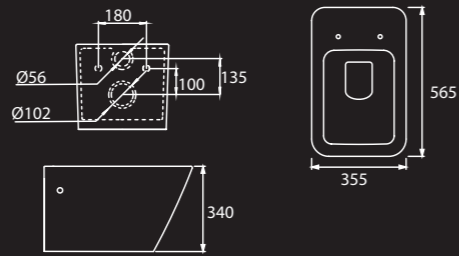

Concealed Thermostatic Divertor Set
Cat Code: A8997403MB

Rain Shower 1 Flow
Cat Code: A8997103MB

Hand Shower Set
Cat Code: A8997301MB

Bath Spout
Cat Code: A8910035MB

PRODUCTS

EWC Wall Mounted

Wash Basin Over Counter