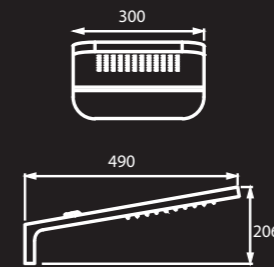

Rain Shower 1 Flow