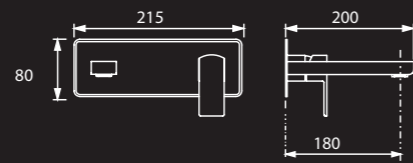

Wash Basin Over Counter

Single Lever Basin Mixer

Single Lever Basin Mixer (Tall)

Rain Shower 1 Flow

Wall Mounted Basin Mixer

Concealed Single Lever Divertor

Concealed Thermostatic Divertor Set

Hand Shower Set