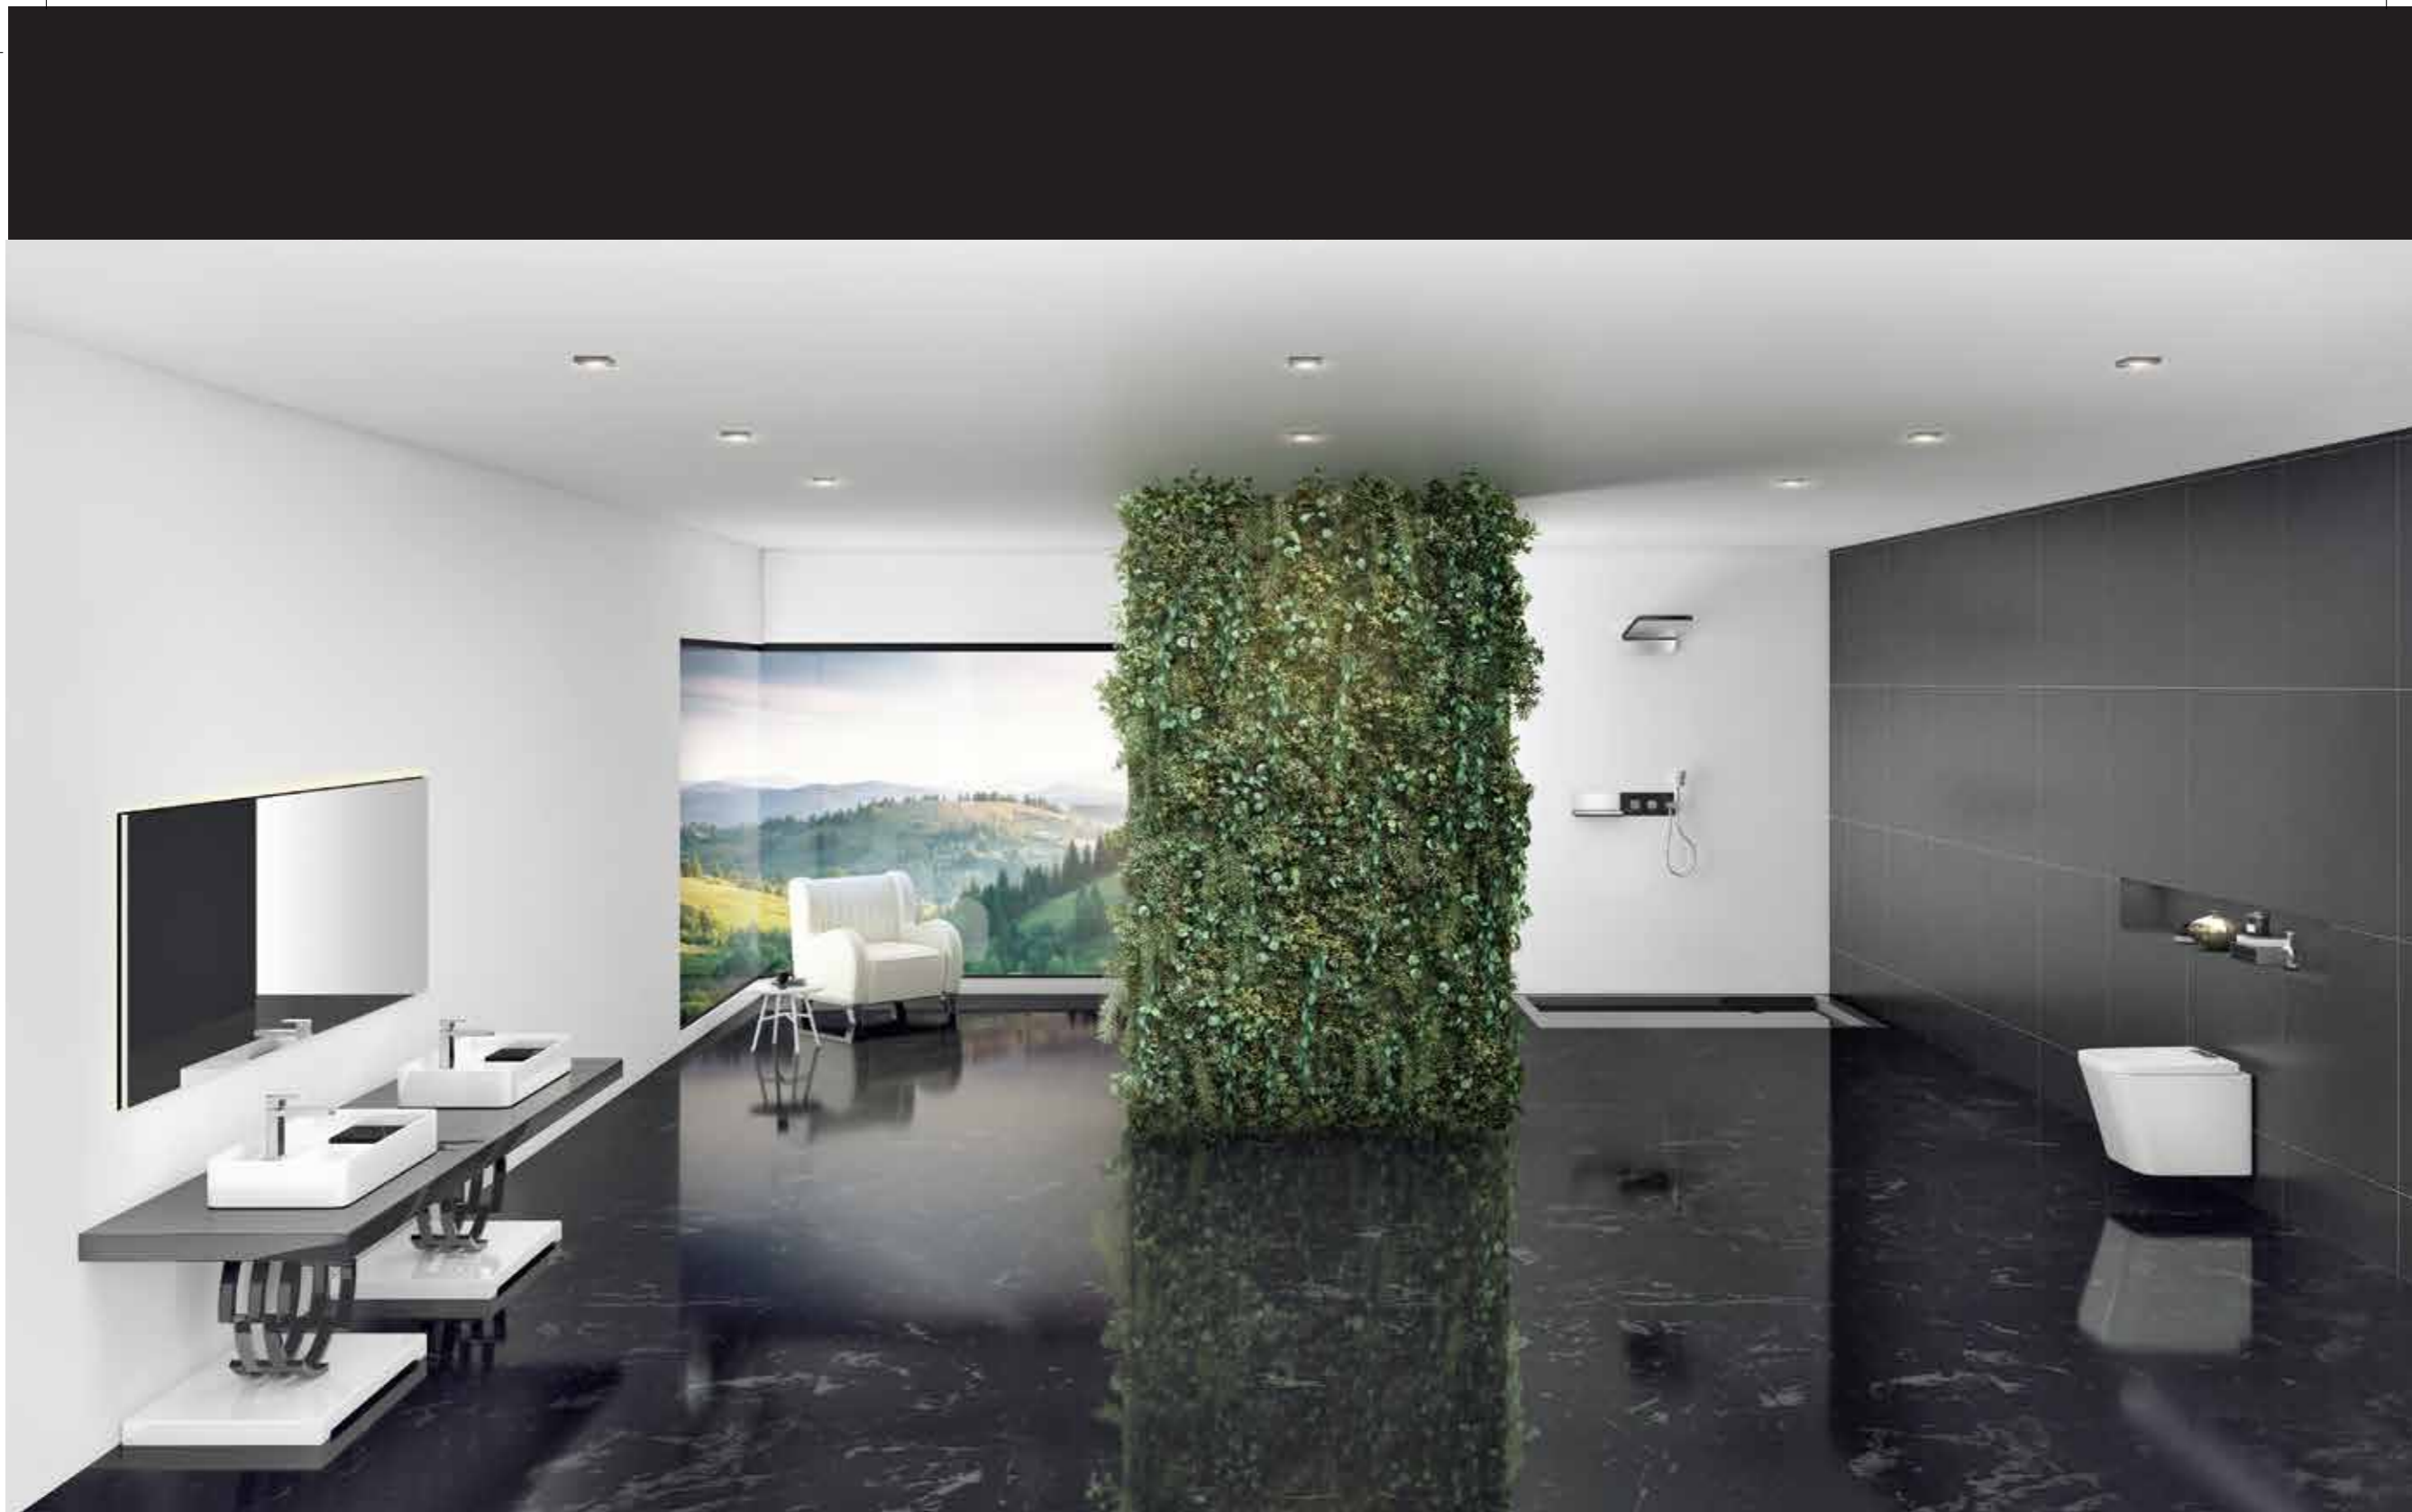

M Y S T I C A L H A V E N

Mystical Haven from Alchymi is inspired by the striking hues of nature. Be it the textures of a clear white sky or the dusky feel of terrains in hues of black, the white and black marble textures have been coalesced with ceramics in a manner that gives your bathroom a whole new character, creating a haven that colors your spirit. Curated by ManishMalhotra in the Hindware Design Studio, its smooth contours complement its texture, to allow yourself to one of the most serene experiences with Alchymi.