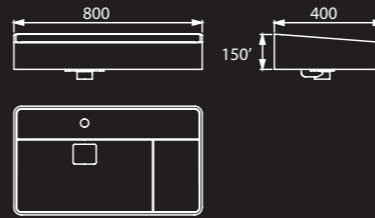

Wash Basin Over Counter