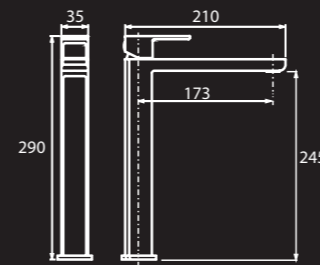

Single Lever Basin Mixer (Tall)