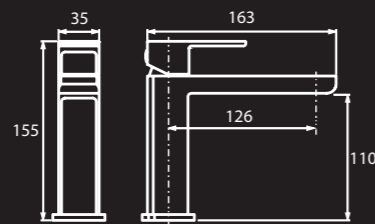

Wash Basin Over Counter

Single Lever Basin Mixer

Single Lever Basin Mixer (Tall)

Rain Shower 1 Flow

Wall Mounted Basin Mixer

Concealed Single Lever Divertor

Concealed Thermostatic Divertor Set

Hand Shower Set