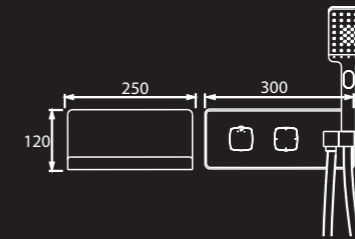

Wash Basin Over Counter

Single Lever Basin Mixer

Single Lever Basin Mixer (Tall)

Rain Shower 1 Flow

Wall Mounted Basin Mixer

Concealed Single Lever Divertor

Concealed Thermostatic Divertor Set

Hand Shower Set