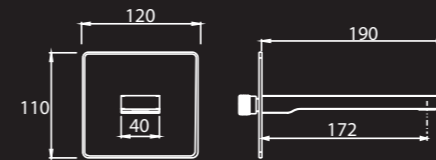

Wash Basin Over Counter

Single Lever Basin Mixer

Single Lever Basin Mixer (Tall)

Rain Shower 1 Flow

Wall Mounted Basin Mixer

Concealed Single Lever Divertor

Concealed Thermostatic Divertor Set

Hand Shower Set