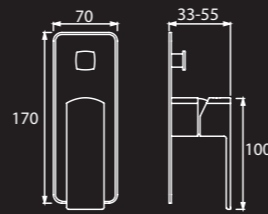

Wash Basin Over Counter

Single Lever Basin Mixer

Single Lever Basin Mixer (Tall)

Rain Shower 1 Flow

Wall Mounted Basin Mixer

Concealed Single Lever Divertor

Concealed Thermostatic Divertor Set

Hand Shower Set