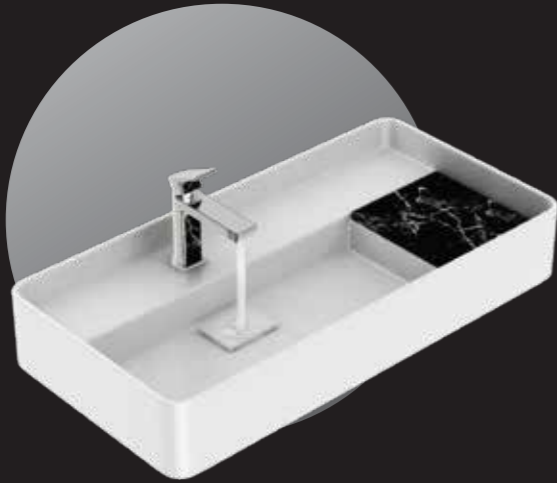

M Y S T I C A L H A V E N

Mystical Haven from Alchymi is inspired by the striking hues of nature. Be it the textures of a clear white sky or the dusky feel of terrains in hues of black, the white and black marble textures have been coalesced with ceramics in a manner that gives your bathroom a whole new character, creating a haven that colors your spirit. Curated by ManishMalhotra in the Hindware Design Studio, its smooth contours complement its texture, to allow yourself to one of the most serene experiences with Alchymi.

Mystical Haven has subtle marble textures of black and white combined with ceramics, which are inspired from the vivid hues of nature.

— PRODUCTS —

Wash Basin Over Counter
Cat Code: A8810210MB

Wash Basin Over Counter
Cat Code: A8810120SW

Wash Basin Over Counter

Single Lever Basin Mixer

Single Lever Basin Mixer (Tall)

Rain Shower 1 Flow

Wall Mounted Basin Mixer

Concealed Single Lever Divertor

Concealed Thermostatic Divertor Set

Hand Shower Set

Bath Spout