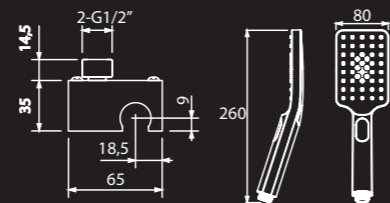

Wash Basin Over Counter

Single Lever Basin Mixer

Single Lever Basin Mixer (Tall)

Rain Shower 1 Flow

Wall Mounted Basin Mixer

Concealed Single Lever Divertor

Concealed Thermostatic Divertor Set

Hand Shower Set