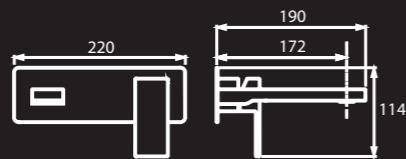

# PRODUCTS

**EWC Wall Mounted**

**Wash Basin Over Counter**

**Wash Basin Over Counter**

**Single Lever Basin Mixer**

**Single Lever Basin Mixer (Tall)**

**Rain Shower  
1 Flow 400 X 200 mm Square**

**Wall Mounted Basin Mixer**