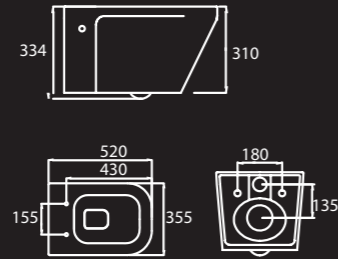

# PRODUCTS

**EWC Wall Mounted**

**Wash Basin Over Counter**

**Wash Basin Over Counter**

**Single Lever Basin Mixer**

**Single Lever Basin Mixer (Tall)**

**Rain Shower  
1 Flow 400 X 200 mm Square**

**Wall Mounted Basin Mixer**