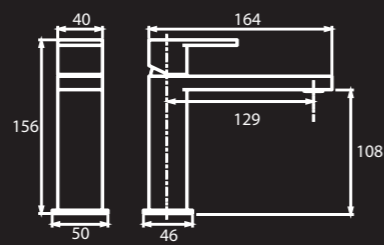

# PRODUCTS

**EWC Wall Mounted**

**Wash Basin Over Counter**

**Wash Basin Over Counter**

**Single Lever Basin Mixer**

**Single Lever Basin Mixer (Tall)**

**Rain Shower  
1 Flow 400 X 200 mm Square**

**Wall Mounted Basin Mixer**