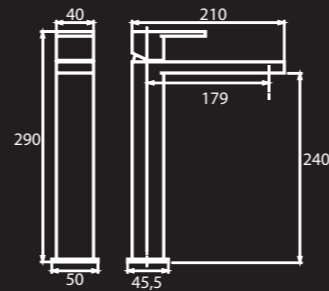

# PRODUCTS

**EWC Wall Mounted**

**Wash Basin Over Counter**

**Wash Basin Over Counter**

**Single Lever Basin Mixer**

**Single Lever Basin Mixer (Tall)**

**Rain Shower  
1 Flow 400 X 200 mm Square**

**Wall Mounted Basin Mixer**