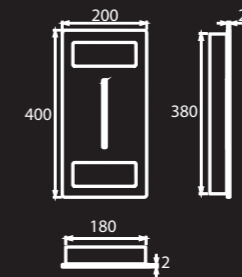

# PRODUCTS

**EWC Wall Mounted**

**Wash Basin Over Counter**

**Wash Basin Over Counter**

**Single Lever Basin Mixer**

**Single Lever Basin Mixer (Tall)**

**Rain Shower  
1 Flow 400 X 200 mm Square**

**Wall Mounted Basin Mixer**