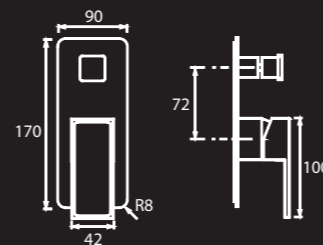

# PRODUCTS

**EWC Wall Mounted**

**Wash Basin Over Counter**

**Wash Basin Over Counter**

**Single Lever Basin Mixer**

**Single Lever Basin Mixer (Tall)**

**Rain Shower  
1 Flow 400 X 200 mm Square**

**Wall Mounted Basin Mixer**