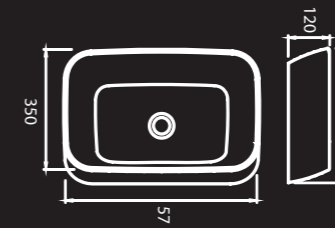

**Single Lever Basin Mixer (Tall)**  
Cat Code: A8909010CR

**Rain Shower**  
1 Flow 400 X 200 mm Square  
Cat Code: A8997102CR

**Wall Mounted Basin Mixer**  
Cat Code: A8909015CR

**Concealed Single Lever Divertor**  
Cat Code: A8909055CR

**Concealed Thermostatic  
Diverter Set**  
Cat Code: A8997402CR

**EWC Wall Mounted**  
Cat Code: A8809120SW

**Bath Spout**  
Cat Code: A8909035CR

# PRODUCTS

**EWC Wall Mounted**

**Wash Basin Over Counter**

**Wash Basin Over Counter**

**Single Lever Basin Mixer**

**Single Lever Basin Mixer (Tall)**

**Rain Shower  
1 Flow 400 X 200 mm Square**

**Wall Mounted Basin Mixer**