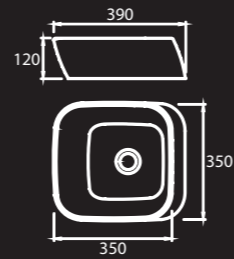

**Single Lever Basin Mixer (Tall)**  
Cat Code: A8909010CR

**Rain Shower**  
1 Flow 400 X 200 mm Square  
Cat Code: A8997102CR

**Wall Mounted Basin Mixer**  
Cat Code: A8909015CR

**Concealed Single Lever Divertor**  
Cat Code: A8909055CR

**Concealed Thermostatic  
Diverter Set**  
Cat Code: A8997402CR

**EWC Wall Mounted**  
Cat Code: A8809120SW

**Bath Spout**  
Cat Code: A8909035CR

# PRODUCTS

**EWC Wall Mounted**

**Wash Basin Over Counter**

**Wash Basin Over Counter**

**Single Lever Basin Mixer**

**Single Lever Basin Mixer (Tall)**

**Rain Shower  
1 Flow 400 X 200 mm Square**

**Wall Mounted Basin Mixer**